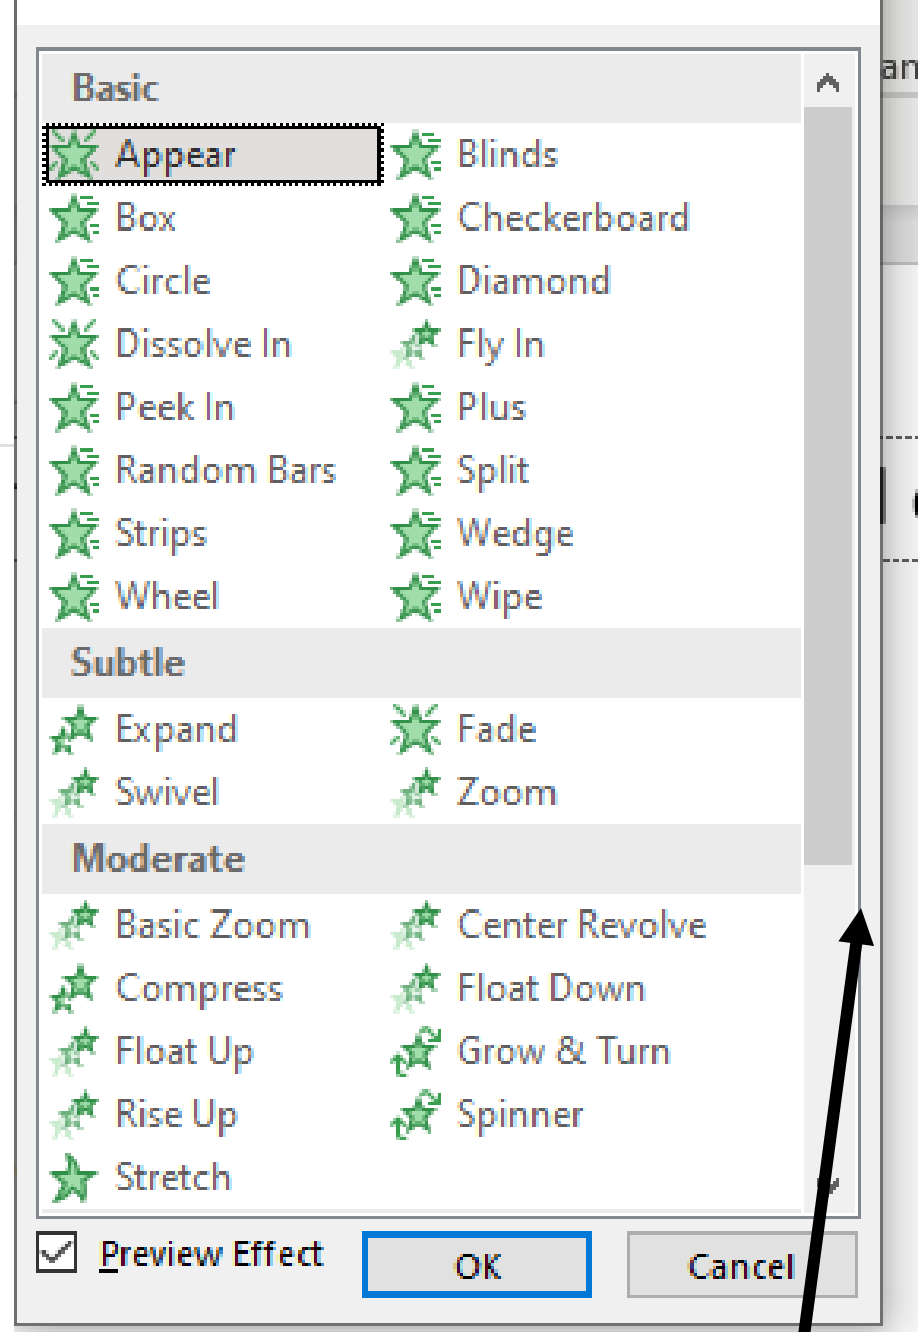

Depending on the **Animation** you select, there *may be* some secondary **Effect Options**

Example: Select **FLY IN** and then select the **Effect Option**

# Animation: ENTRANCE

None

Entrance

**More Entrance Effects**

Notice the Slider Bar for MORE items