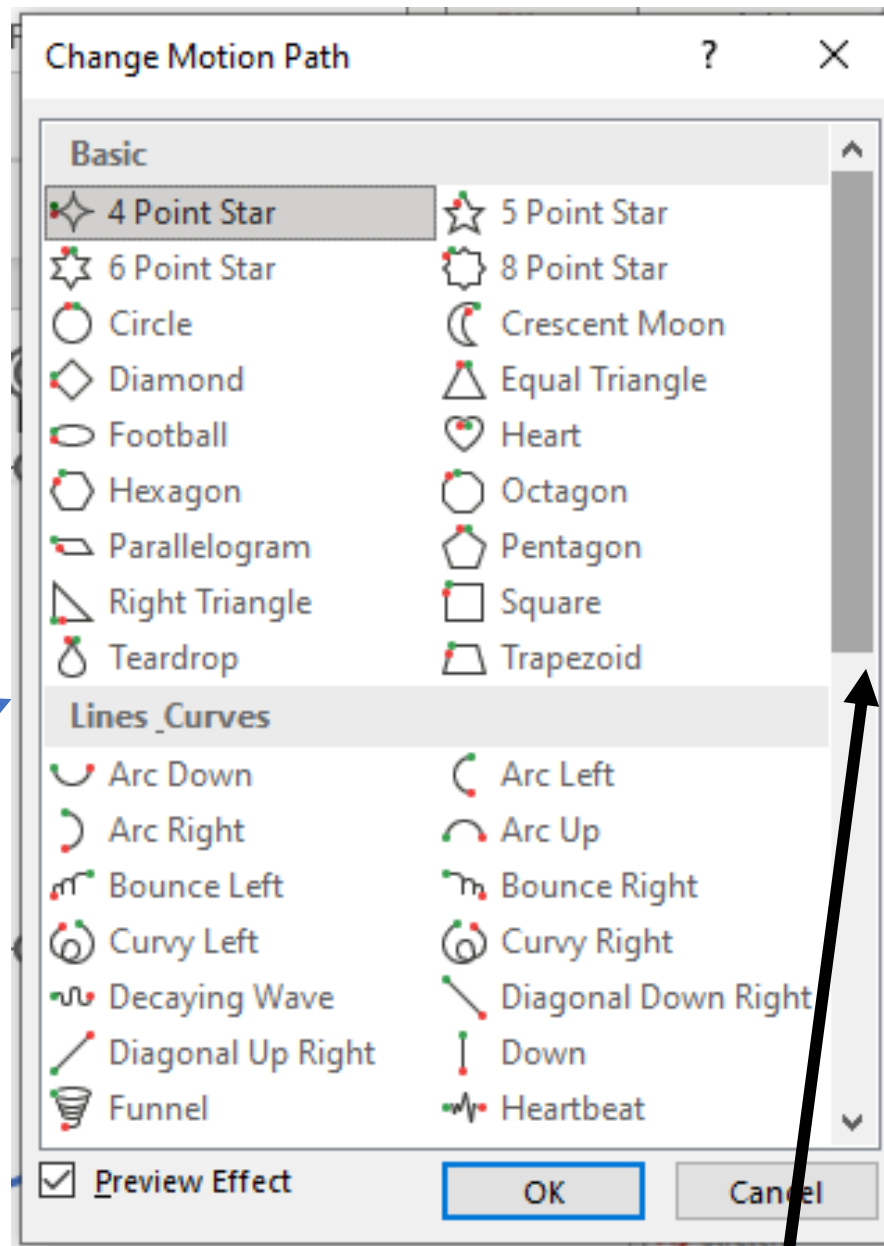

Animation: MOTION PATHS

Motion Paths

More Motion Paths

Notice the Slider Bar for MORE items